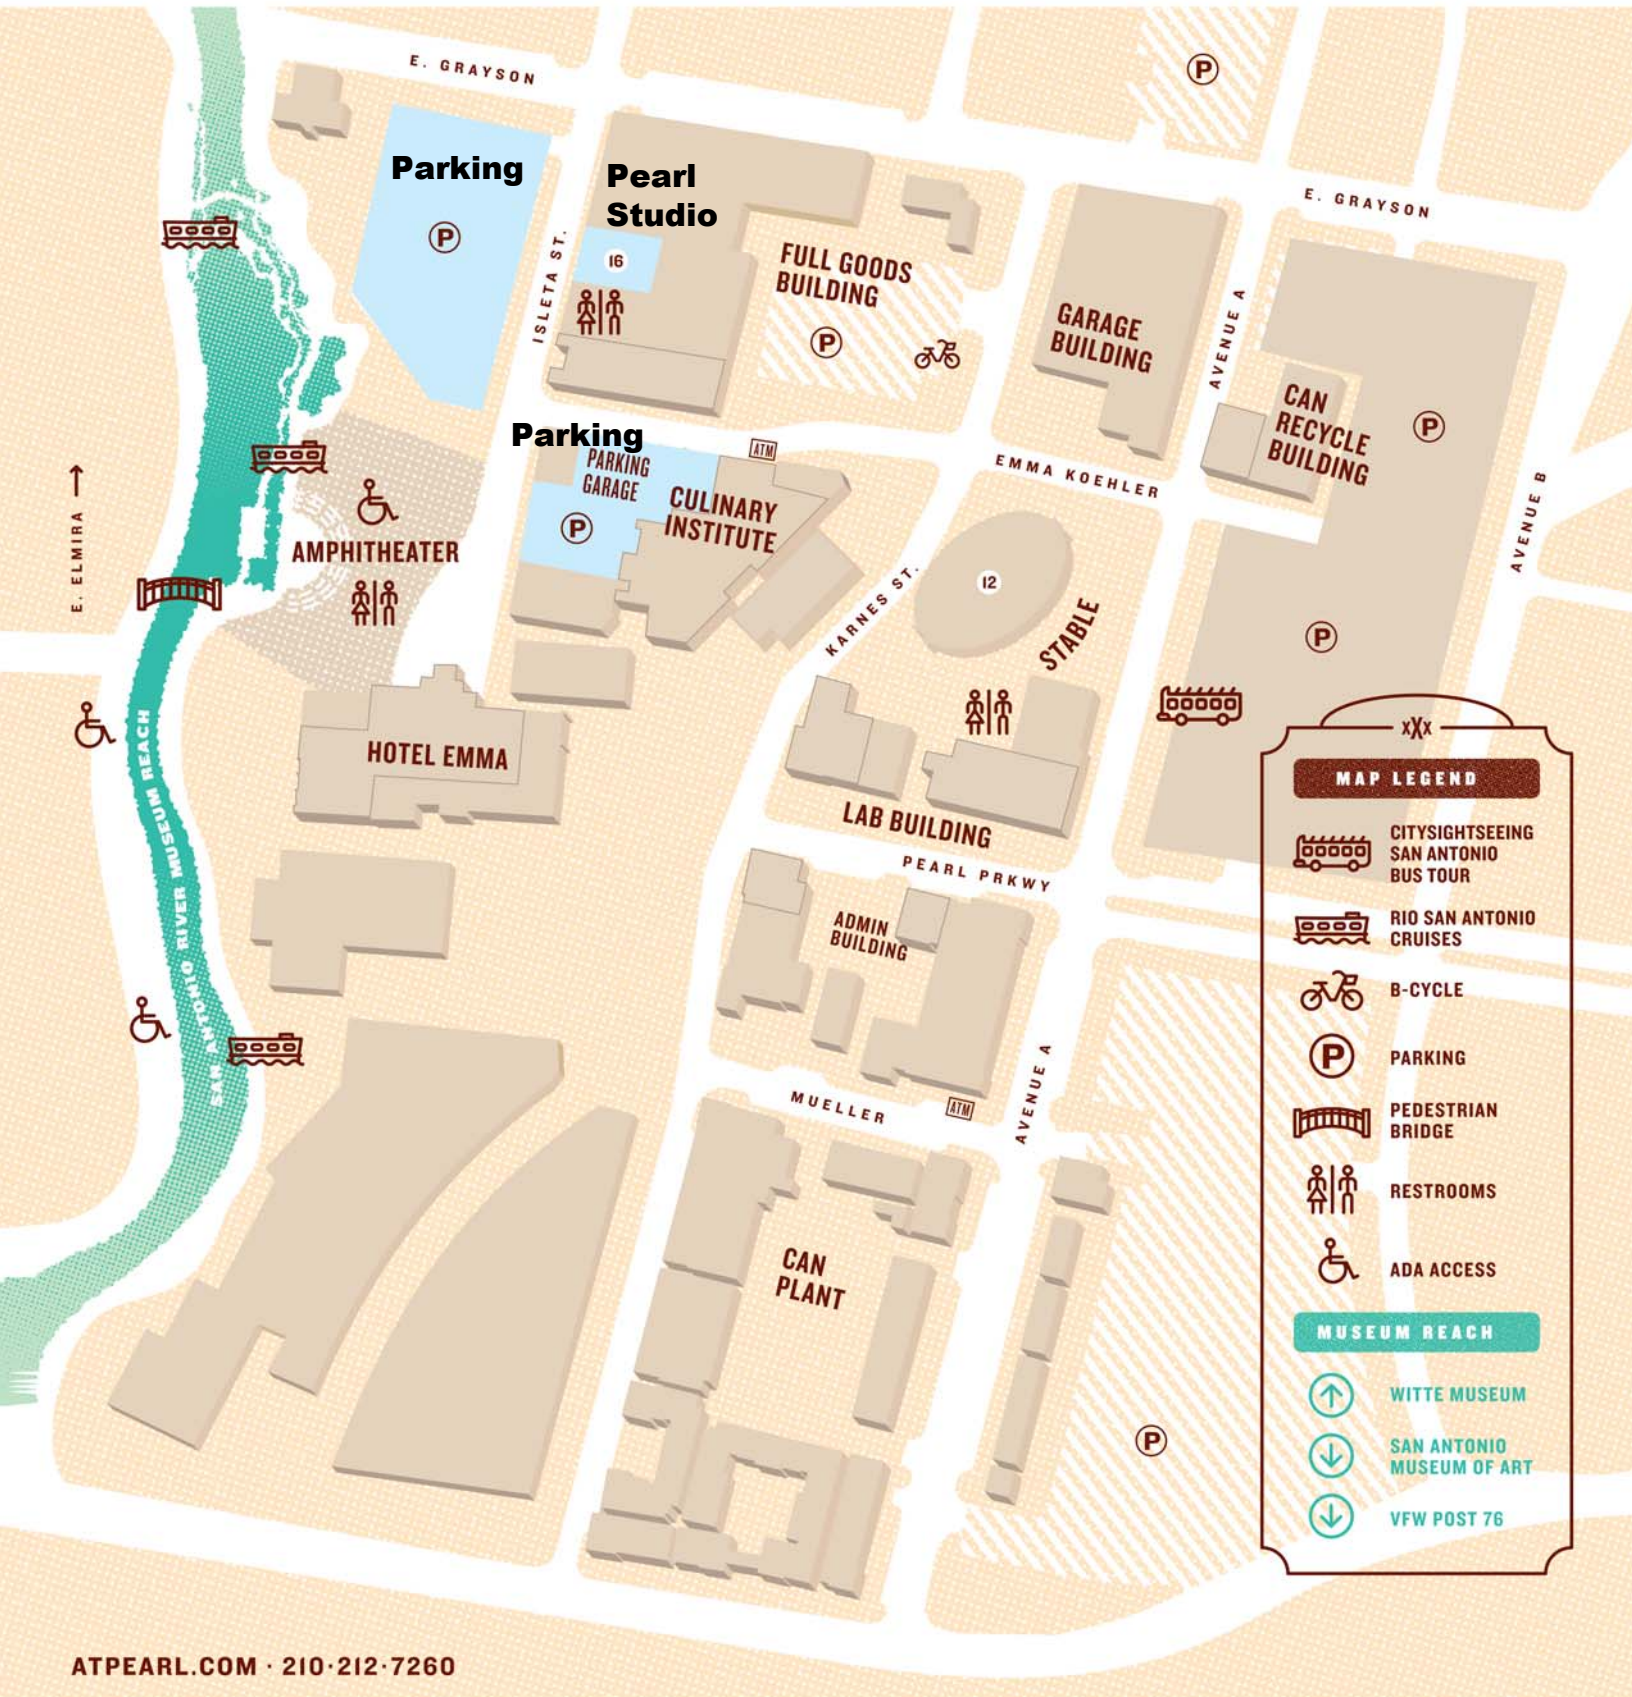

PARKING MAP

ATPEARL.COM · 210-212-7260

VENUES 16 PEARL STUDIO 200 EAST GRAYSON · STE 115 · SAN ANTONIO, TX 78215